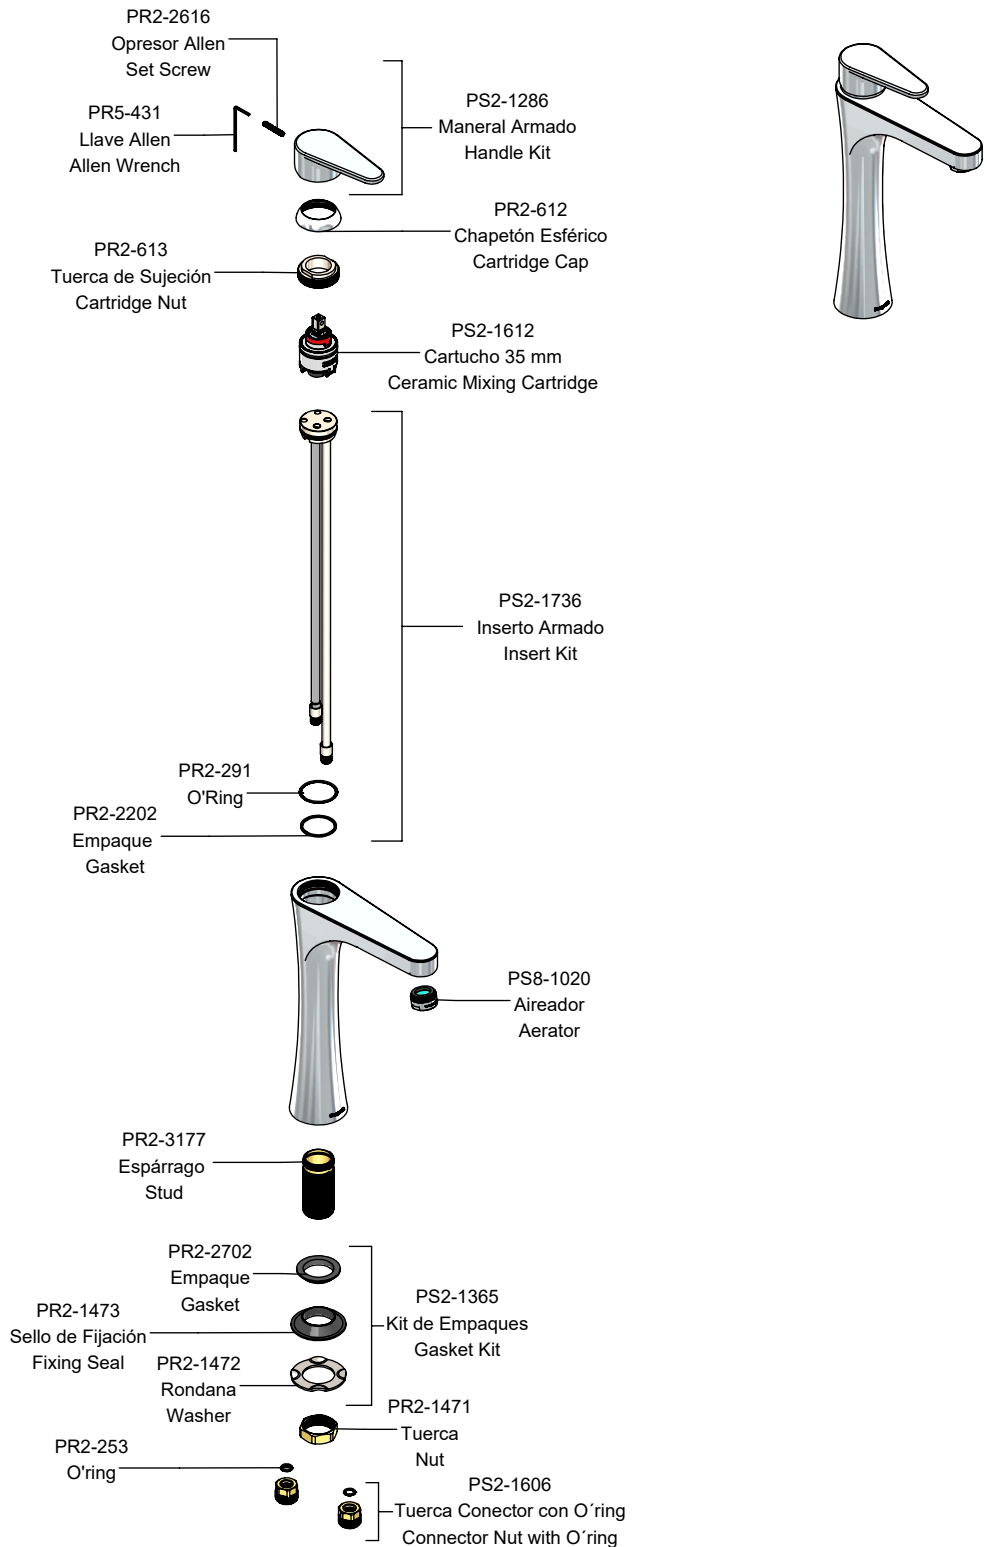

Hoja de Refacciones
Spare Parts Sheet

* Los productos ilustrados pueden sufrir cambios sin previo aviso en su aspecto o partes, como resultado de los procesos de mejora continua al que están sujetos, sin implicar mayor responsabilidad por parte de la fábrica.

* The products illustrated may undergo unannounced changes in their appearance or parts, as a result of the continuous improvement processes to which they are subject, without implying greater responsibility by the factory.