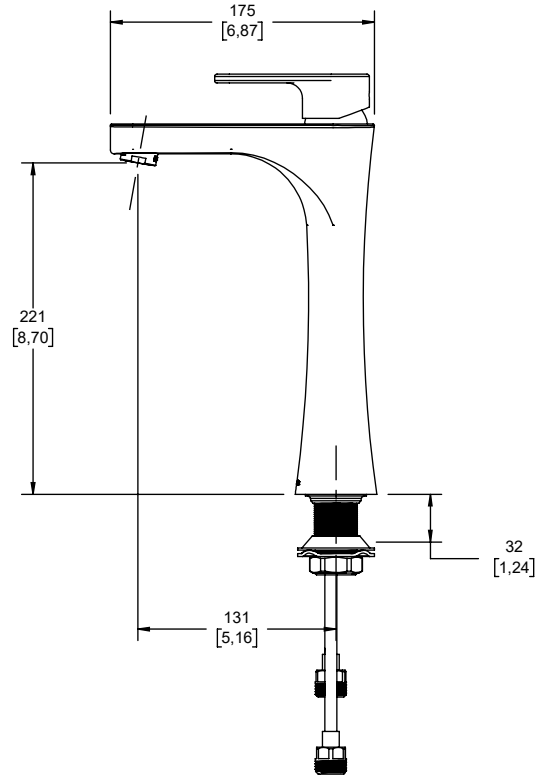

DECO MO8X-DC01-6

Monomando Alto para Lavabo, No Incluye Contra
Tall Single Handle Sink Faucet, Grid Drain Not Included

Medidas Referenciales mm / Estimated Dimensions [inch]

NOTAS:
Instale el producto de acuerdo a la Guía de Instalación.
NOTES:
Install the product according to the Installation Guide.

* Los productos ilustrados pueden sufrir cambios sin previo aviso en su aspecto o partes, como resultado de los procesos de mejora continua al que están sujetos, sin implicar mayor responsabilidad por parte de la fábrica.

* The products illustrated may undergo unannounced changes in their appearance or parts, as a result of the continuous improvement processes to which they are subject, without implying greater responsibility by the factory.