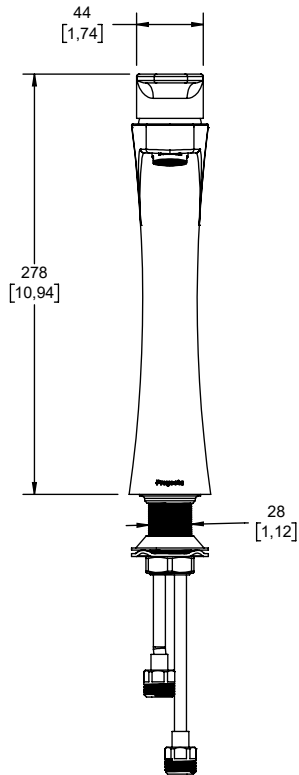

DECO MO8X-DC01-6

Monomando Alto para Lavabo, No Incluye Contra
Tall Single Handle Sink Faucet, Grid Drain Not Included

Medidas Referenciales mm / Estimated Dimensions [inch]

NOTAS:
Instale el producto de acuerdo a la Guía de Instalación.
NOTES:
Install the product according to the Installation Guide.

* Los productos ilustrados pueden sufrir cambios sin previo aviso en su aspecto o partes, como resultado de los procesos de mejora continua al que están sujetos, sin implicar mayor responsabilidad por parte de la fábrica.

* The products illustrated may undergo unannounced changes in their appearance or parts, as a result of the continuous improvement processes to which they are subject, without implying greater responsibility by the factory.