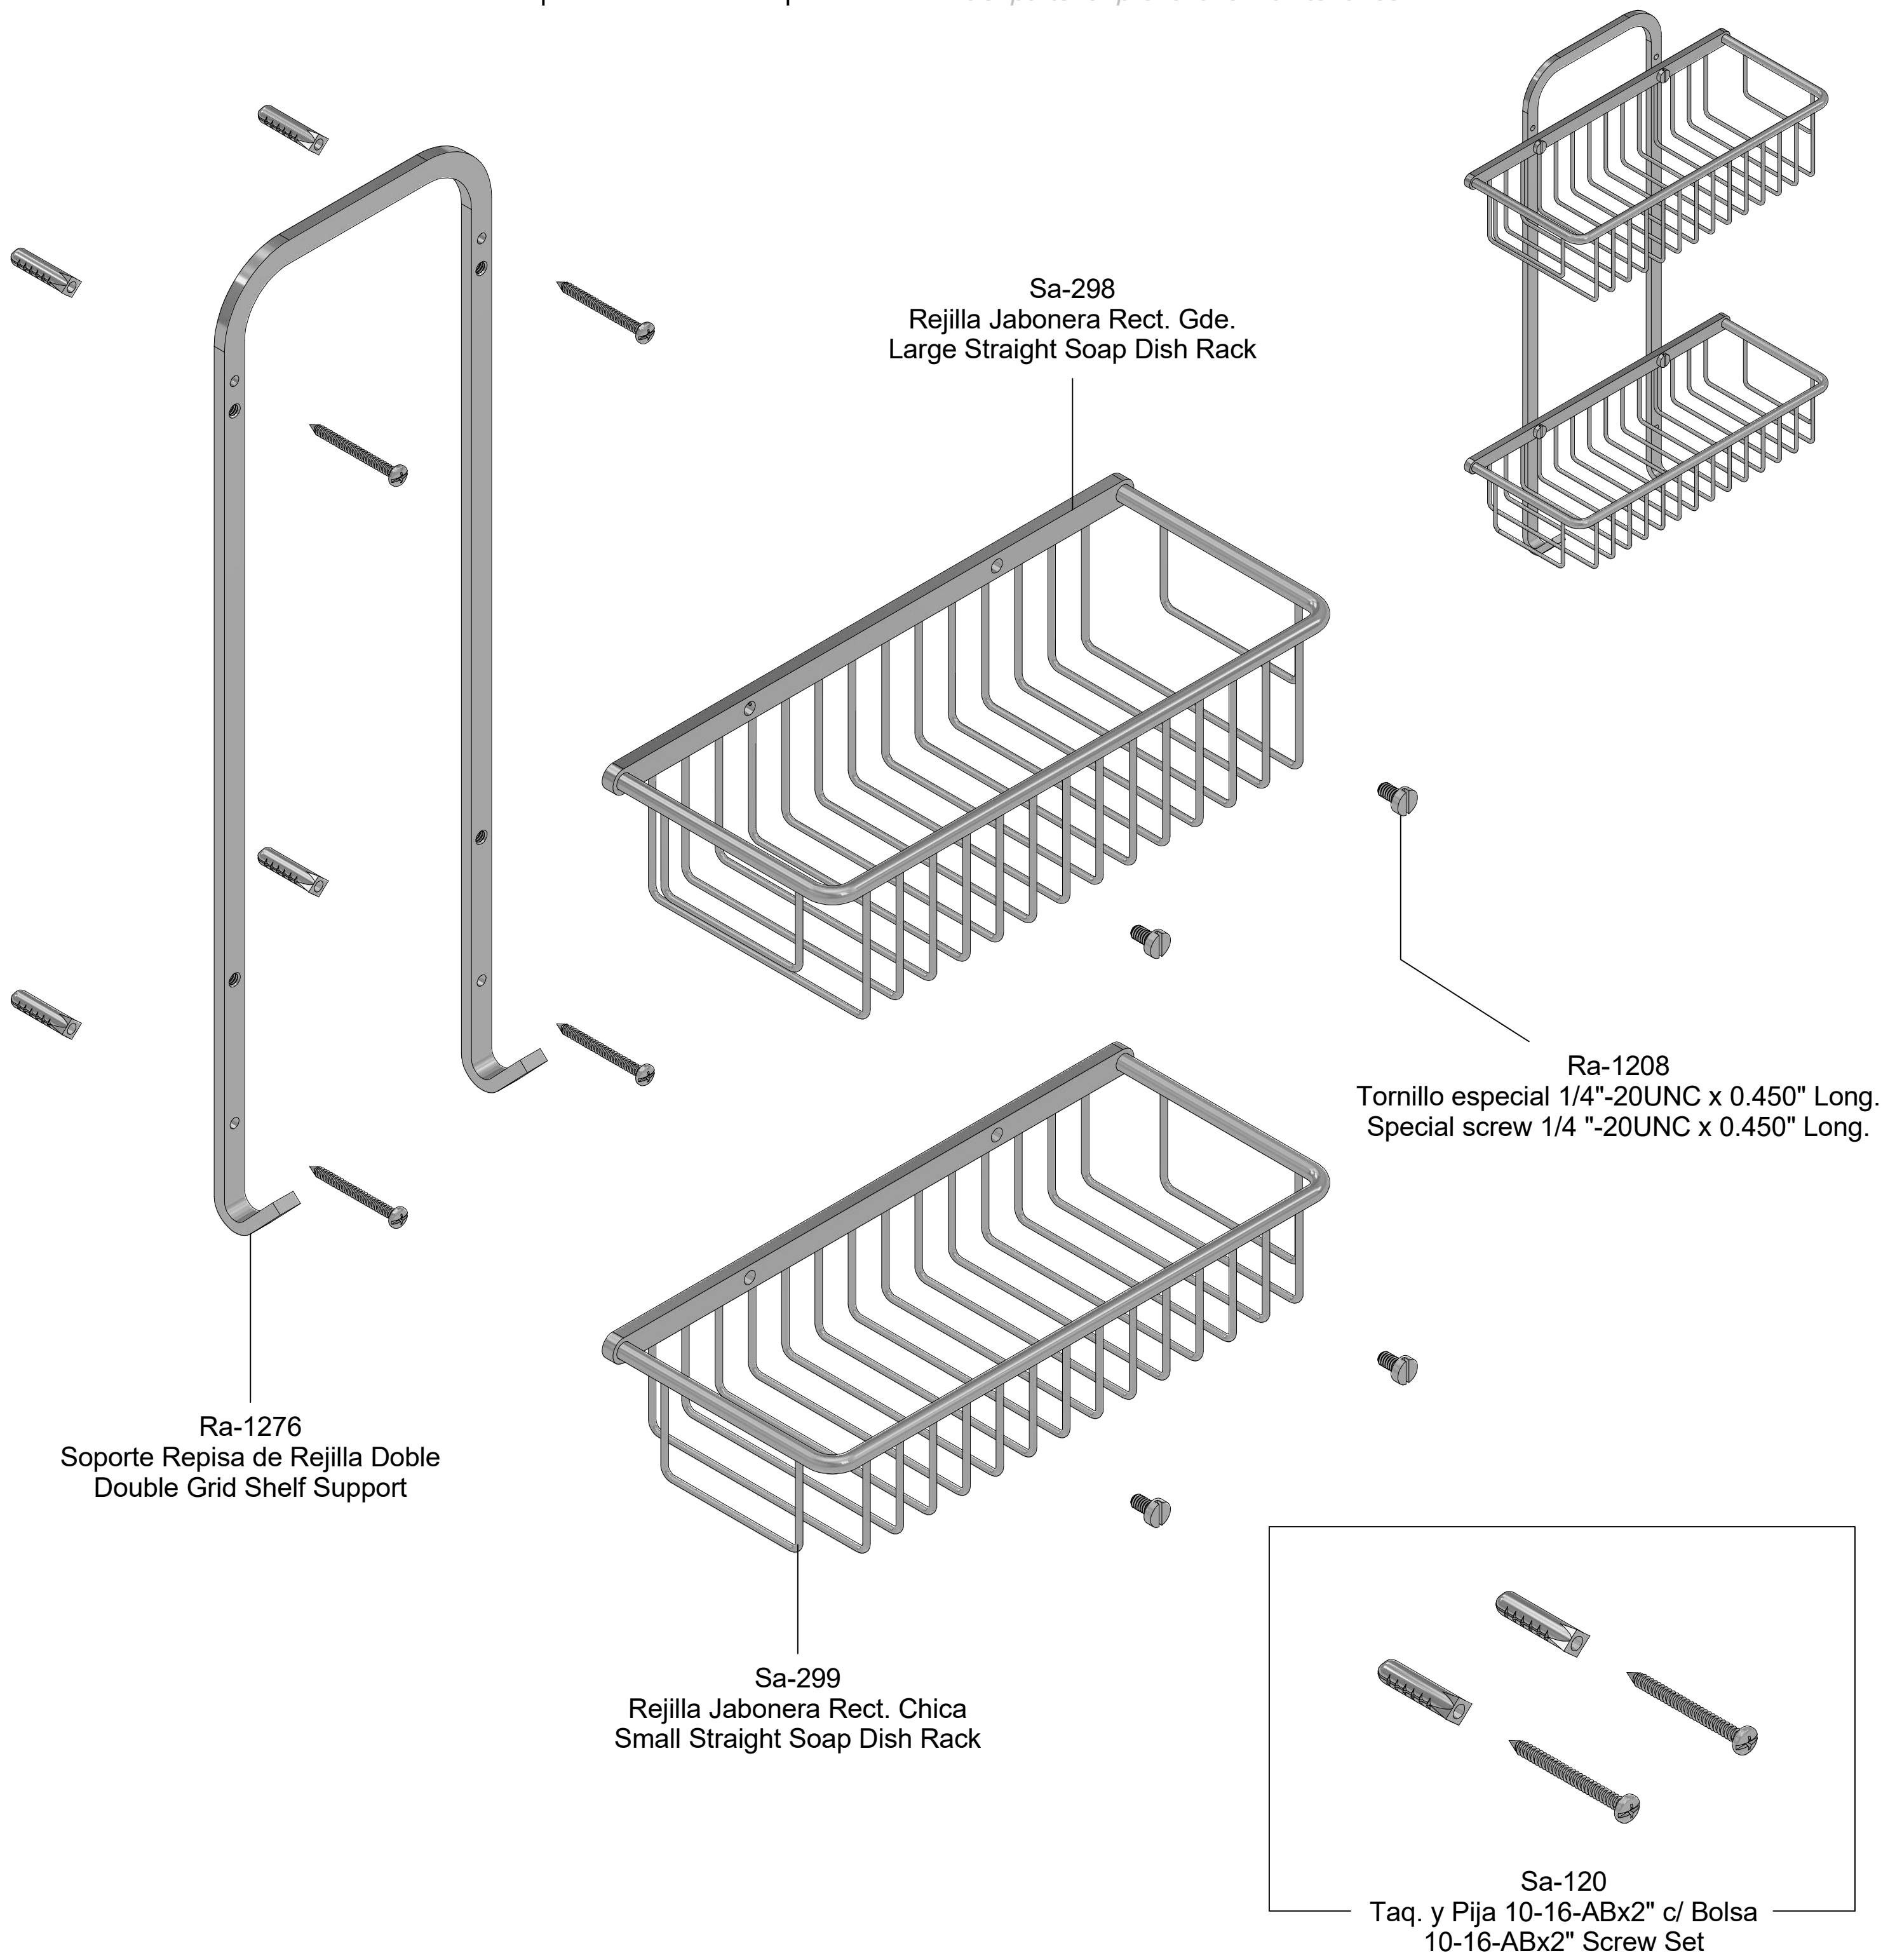

Kit de refacciones para mantenimiento preventivo. / Kit of parts for preventive maintenance.

Ra-1276  
 Soporte Repisa de Rejilla Doble  
 Double Grid Shelf Support

Sa-298  
 Rejilla Jabonera Rect. Gde.  
 Large Straight Soap Dish Rack

Sa-299  
 Rejilla Jabonera Rect. Chica  
 Small Straight Soap Dish Rack

Ra-1208  
 Tornillo especial 1/4"-20UNC x 0.450" Long.  
 Special screw 1/4 "-20UNC x 0.450" Long.

Sa-120  
 Taq. y Pija 10-16-ABx2" c/ Bolsa  
 10-16-ABx2" Screw Set