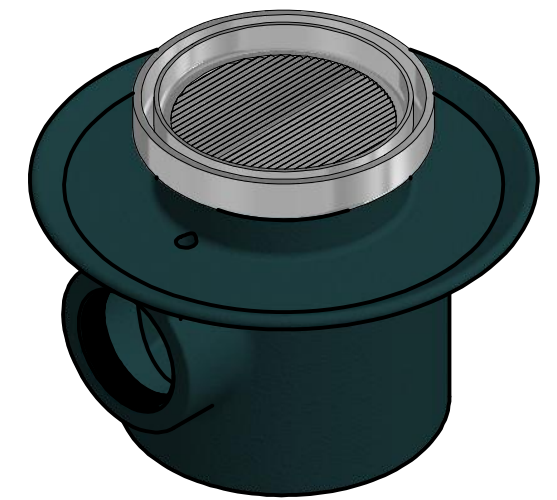

Kit de refacciones para mantenimiento preventivo. / Kit of parts for preventive maintenance.

Rc-145  
Cúpula Red. Grande  
Large Round DomeRc-112  
Inserto Coladera Grande  
Large Strainer InsertRc-154  
Llave para mantenimiento  
Maintenance WrenchRc-111  
Casquillo Grande para Coladera  
Large Cap for StrainerRc-144  
Contra Red. Grande  
Against Big Round

Sc-037

Sub-ensamble de Coladera p / Baño  
Subway Assembly for Bathroom