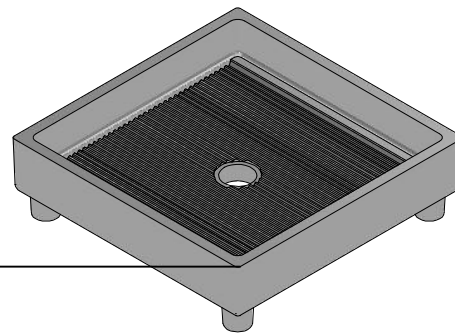

Kit de refacciones para mantenimiento preventivo. / *Kit of parts for preventive maintenance.*Sc-043
Porta Inserto Cuadrado Grande
Large Square Insert HolderRc-016
Casq. Ctr. Grande
Cap Against LargeRc-164
Contra Coladera Perimetral Grande
Against Large Perimeter StripSc-041
Contra Coladera Perimetral Cuadrada Grande
Large Perimeter Square Drain Grid