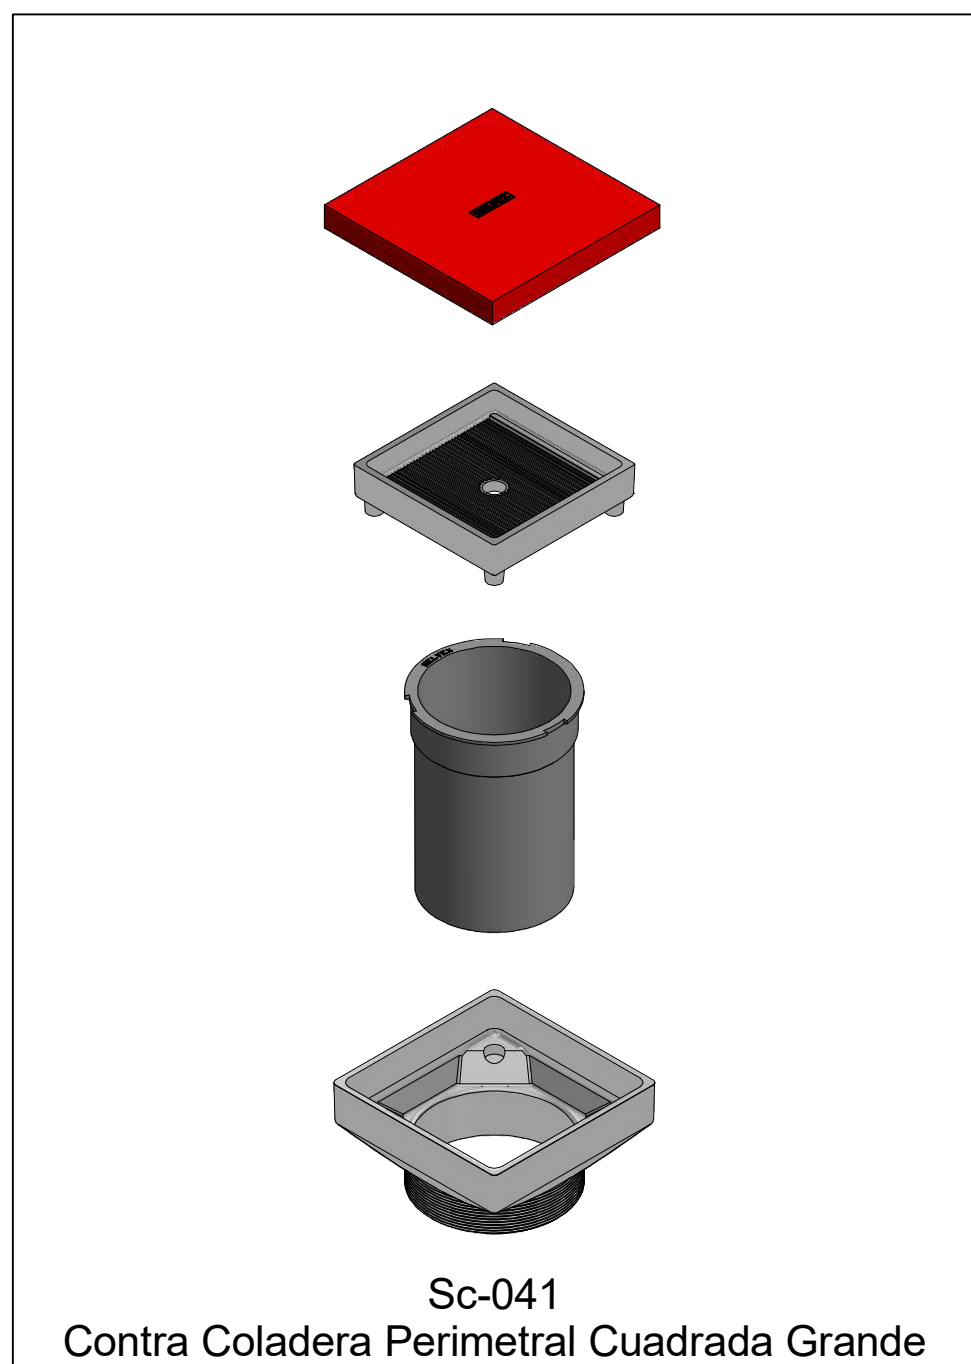

Kit de refacciones para mantenimiento preventivo. / *Kit of parts for preventive maintenance.*Sc-043
Porta Inserto Cuadrado Grande
Large Square Insert HolderRc-016
Casq. Ctr. Grande
Cap Against LargeRc-164
Contra Coladera Perimetral Grande
Against Large Perimeter StripSc-041
Contra Coladera Perimetral Cuadrada Grande
Large Perimeter Square Drain Grid