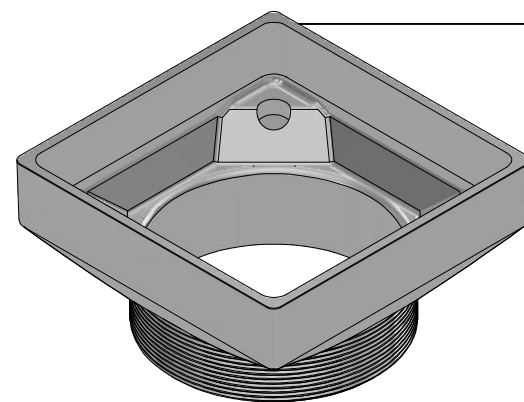

Kit de refacciones para mantenimiento preventivo. / *Kit of parts for preventive maintenance.*Sc-043
Porta Inserto Cuadrado Grande
Large Square Insert HolderRc-016
Casq. Ctr. Grande
Cap Against LargeRc-164
Contra Coladera Perimetral Grande
Against Large Perimeter StripSc-041
Contra Coladera Perimetral Cuadrada Grande
Large Perimeter Square Drain Grid