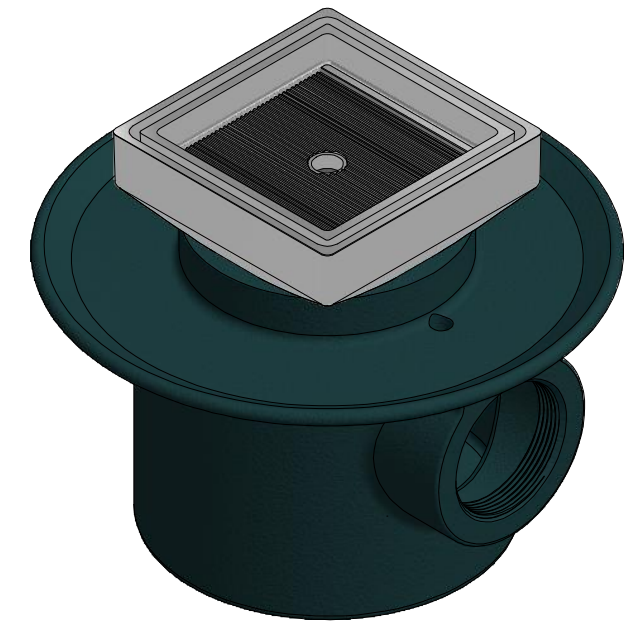

Kit de refacciones para mantenimiento preventivo. / *Kit of parts for preventive maintenance.*Sc-043
Porta Inserto Cuadrado Grande
Large Square Insert HolderRc-016
Casq. Ctr. Grande
Cap Against LargeRc-164
Contra Coladera Perimetral Grande
Against Large Perimeter StripSc-041
Contra Coladera Perimetral Cuadrada Grande
Large Perimeter Square Drain Grid