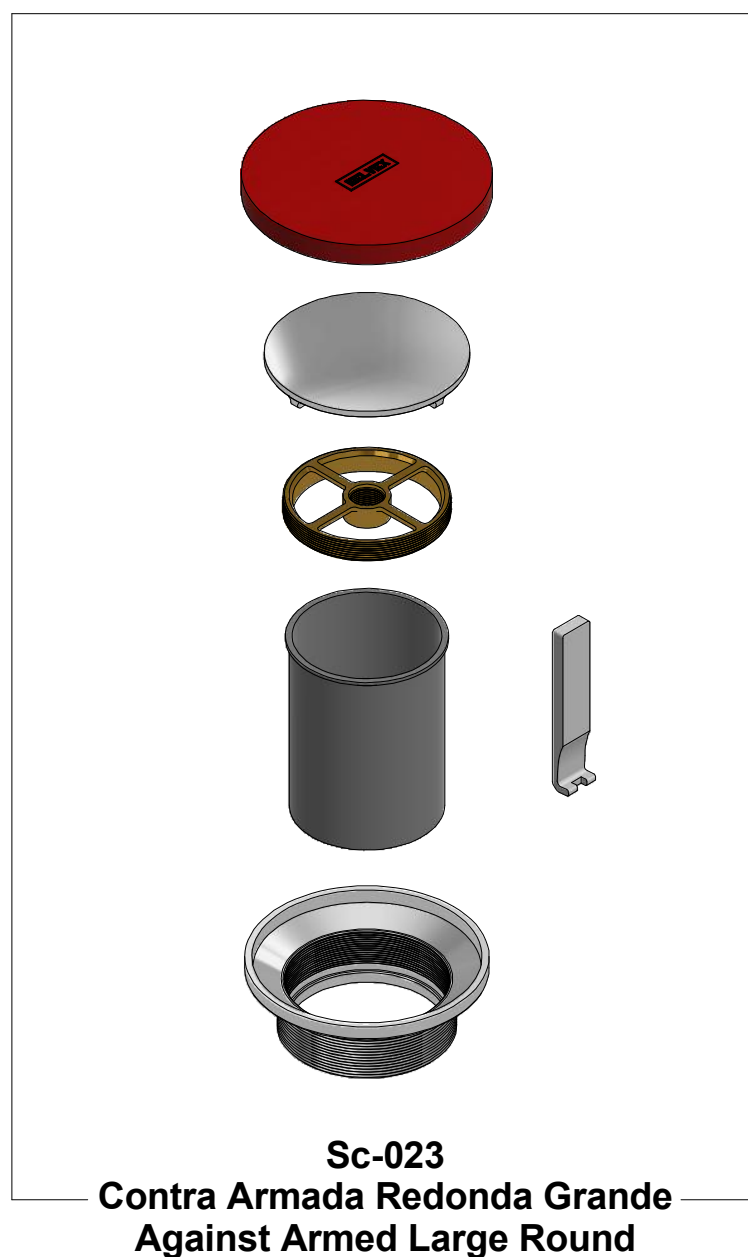

Kit de refacciones para mantenimiento preventivo. / Kit of parts for preventive maintenance.

Rc-108
 Cúpula para Coladera
 Dome for Strainer

Rc-112
 Inserto Coladera Grande
 Large Strainer Insert

Rc-111
 Casquillo Grande para Coladera
 Large Cap for Strainer

Rc-115
 Llave de Mantenimiento
 Maintenance Key

Rc-107
 Contra para Coladera
 Against for Strainer

Sc-023
 Contra Armada Redonda Grande
 Against Armed Large Round