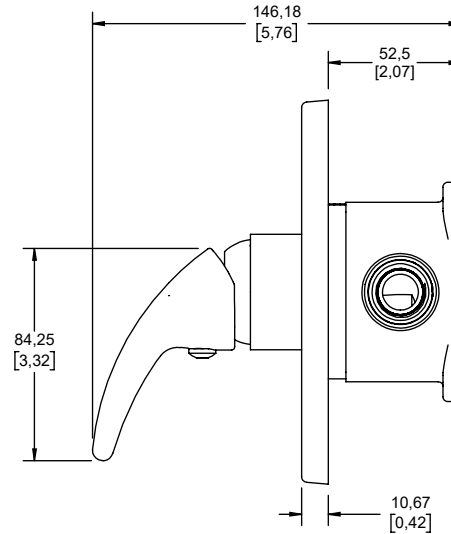

En caso de fuga el agua se encapsula en el interior de la caja de instalación y no se expande al muro, la caja se puede instalar de dorso contra dorso.

La forma cuadrada de la caja de instalación permite cortes en ángulo recto.

PRODUCT FEATURES:

Single handle control for shower or tub spout without diverter with 35mm ceramic cartridge.

Integrates a quick installation box with depth level, bubble level to level in the horizontal and vertical plane, threaded female connections to eliminate connection leaks.

The validity of the warranted starts from the date of product delivery to the consumer indicated in the Warranted Policy.

Medidas Referenciales *Estimated Dimensions*
 mm [inch]

VISTA SUPERIOR / TOP VIEW