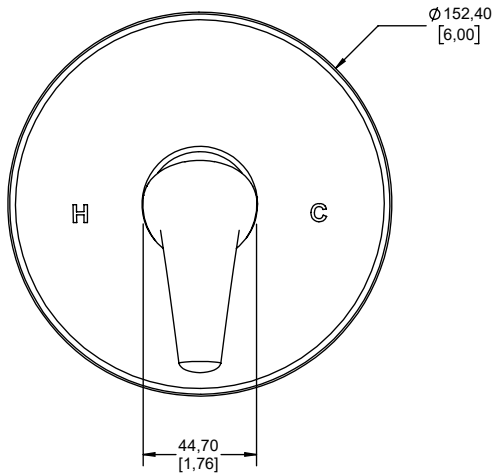

PRODUCT FEATURES:

Single handle control for shower or tub spout without diverter with 35mm ceramic cartridge.

Integrates a quick installation box with depth level, bubble level to level in the horizontal and vertical plane, threaded female connections to eliminate connection leaks.

The validity of the warranted starts from the date of product delivery to the consumer indicated in the Warranted Policy.

Medidas Referenciales *Estimated Dimensions*
 mm [inch]

VISTA SUPERIOR / TOP VIEW